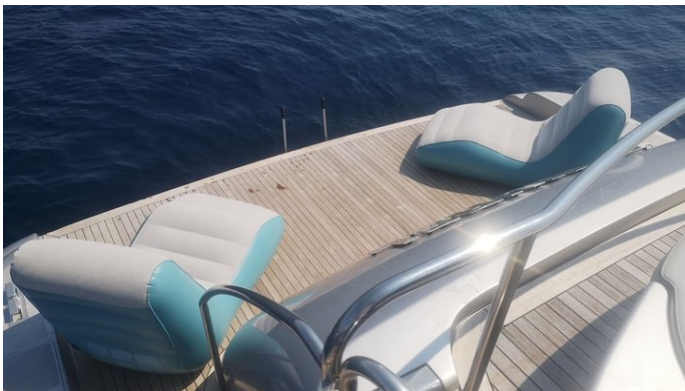

TAMUREL

Yacht Charter Details for 'Tamurel', the 23.72m Superyacht built by Alfamarine

SPECIFICATIONS

LENGTH
23.72m / 77'10

BEAM DRAFT
5.9m / 19'4 1.2m / 3'11

YEAR REFIT
2004

CRUISING SPEED
30 Knots

ACCOMMODATION

MORE PHOTOS, VIDEO OR INTERACTIVE DECK PLANS:

 [CLICK HERE](#)

TAMUREL YACHT CHARTER

Superyacht TAMUREL was built in 2004 by Alfamarine. She is a 23.72m / 77'10 Alfamarine 78 motor yacht with exterior design by . Tamurel offers accommodation for up to 7 guests in 3 cabins with additional room for her crew of 3. She features a variety of amenities to ensure comfortable charter vacations. She also carries an impressive collection of toys as listed below.

TAMUREL AMENITIES & TOYS

Wi-Fi

Swimming Platform

Sunpads

Air Conditioning

For a full up-to-date list of leisure facilities or amenities onboard Motor Yacht Tamurel please contact your Yacht Charter Broker prior to booking your vacation. If there is a particular water toy that you would like, but it is not listed, then it may be possible to rent this equipment for you.