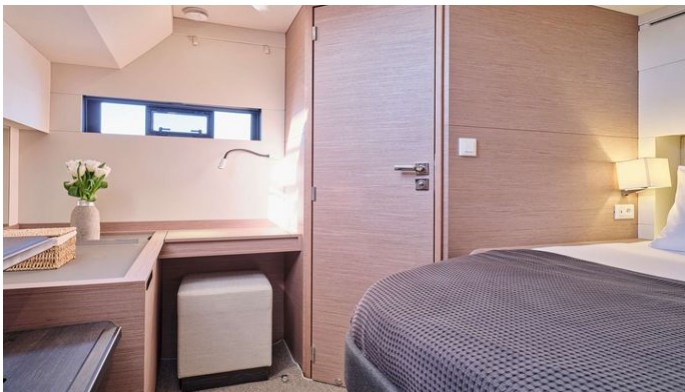

GUESTS CABINS CREW
4 3

CABIN CONFIGURATION
4 Double

CHARTER RATES

SUMMER
from
€34,000 / week + expenses

WINTER
from
€34,000 / week + expenses

Details correct as of 30 Apr, 2026

FOR MORE INFORMATION:

[CLICK HERE](#) 

or SCAN QR CODE

MORE PHOTOS, VIDEO OR INTERACTIVE DECK PLANS:

 [CLICK HERE](#)

ALENA YACHT CHARTER

Superyacht ALENA was built in 2023 by Fountaine Pajot. She is a 20.42m / 67' Power 67 motor yacht with exterior design by . Alena offers accommodation for up to 8 guests in 4 cabins with additional room for her crew of 3. She features a variety of amenities to ensure comfortable charter vacations. She also carries an impressive collection of toys as listed below.

ALENA AMENITIES & TOYS

Wi-Fi

Hydraulic Swim Platform

Sunpads

Deck Jacuzzi

Air Conditioning

BBQ

For a full up-to-date list of leisure facilities or amenities onboard Motor Yacht Alena please contact your Yacht Charter Broker prior to booking your vacation. If there is a particular water toy that you would like, but it is not listed, then it may be possible to rent this equipment for you.