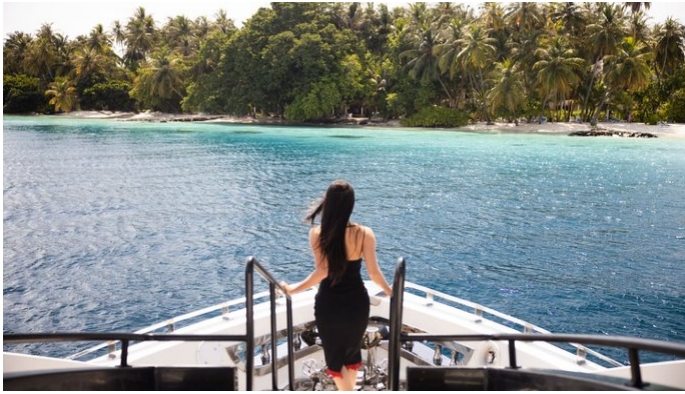

MORE PHOTOS, VIDEO OR INTERACTIVE DECK PLANS:

[CLICK HERE](#)