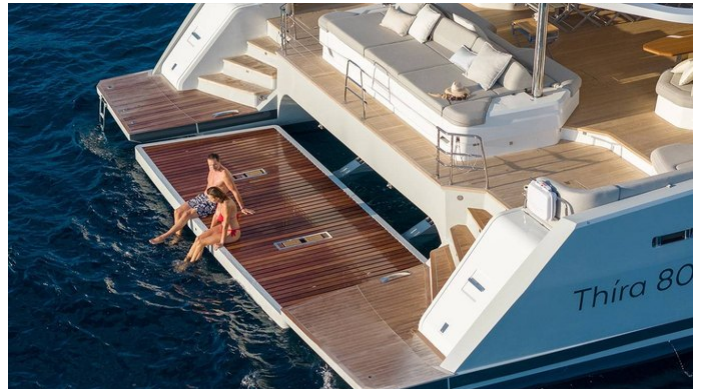

MORE PHOTOS, VIDEO OR INTERACTIVE DECK PLANS:

[CLICK HERE](#)