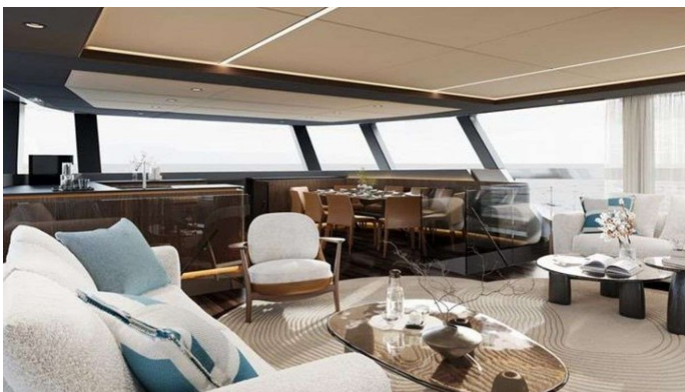

[CLICK HERE](#) 

or SCAN QR CODE

MORE PHOTOS, VIDEO OR INTERACTIVE DECK PLANS:

 [CLICK HERE](#)

MIIA YACHT CHARTER

Superyacht MIIA was built in 2025 by Sunreef Yachts. She is a 26.8m / 87'11 Ultima 88 motor yacht with exterior design by Sunreef Yachts . Miia offers accommodation for up to 10 guests in 5 cabins with additional room for her crew of 4. She features a variety of amenities to ensure comfortable charter vacations. She also carries an impressive collection of toys as listed below.

MIIA AMENITIES & TOYS

Exterior Bar

Sun Deck

Outdoor Shower

Wi-Fi

Hydraulic Swim Platform

Sunpads

Deck Jacuzzi

Air Conditioning

For a full up-to-date list of leisure facilities or amenities onboard Motor Yacht Miia please contact your Yacht Charter Broker prior to booking your vacation. If there is a particular water toy that you would like, but it is not listed, then it may be possible to rent this equipment for you.