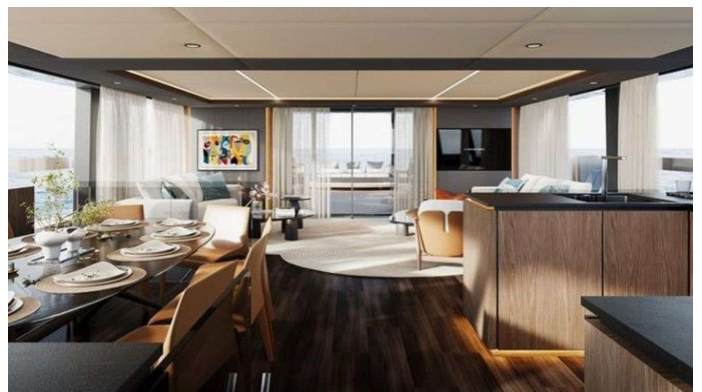

[CLICK HERE](#) 

or SCAN QR CODE

MORE PHOTOS, VIDEO OR INTERACTIVE DECK PLANS:

 [CLICK HERE](#)

MIIA YACHT CHARTER

Superyacht MIIA was built in 2025 by Sunreef Yachts. She is a 26.8m / 87'11 Ultima 88 motor yacht with exterior design by Sunreef Yachts . Miia offers accommodation for up to 10 guests in 5 cabins with additional room for her crew of 4. She features a variety of amenities to ensure comfortable charter vacations. She also carries an impressive collection of toys as listed below.

MIIA AMENITIES & TOYS

Exterior Bar

Sun Deck

Outdoor Shower

Wi-Fi

Hydraulic Swim Platform

Sunpads

Deck Jacuzzi

Air Conditioning

For a full up-to-date list of leisure facilities or amenities onboard Motor Yacht Miia please contact your Yacht Charter Broker prior to booking your vacation. If there is a particular water toy that you would like, but it is not listed, then it may be possible to rent this equipment for you.