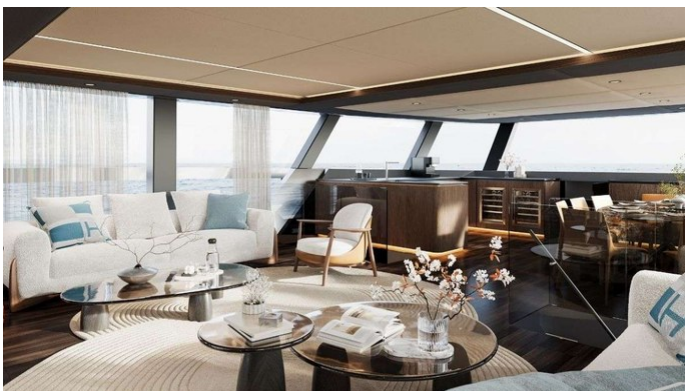

[CLICK HERE](#) 

or SCAN QR CODE

MORE PHOTOS, VIDEO OR INTERACTIVE DECK PLANS:

 [CLICK HERE](#)

MIIA YACHT CHARTER

Superyacht MIIA was built in 2025 by Sunreef Yachts. She is a 26.8m / 87'11 Ultima 88 motor yacht with exterior design by Sunreef Yachts . Miia offers accommodation for up to 10 guests in 5 cabins with additional room for her crew of 4. She features a variety of amenities to ensure comfortable charter vacations. She also carries an impressive collection of toys as listed below.

MIIA AMENITIES & TOYS

Exterior Bar

Sun Deck

Outdoor Shower

Wi-Fi

Hydraulic Swim Platform

Sunpads

Deck Jacuzzi

Air Conditioning

For a full up-to-date list of leisure facilities or amenities onboard Motor Yacht Miia please contact your Yacht Charter Broker prior to booking your vacation. If there is a particular water toy that you would like, but it is not listed, then it may be possible to rent this equipment for you.