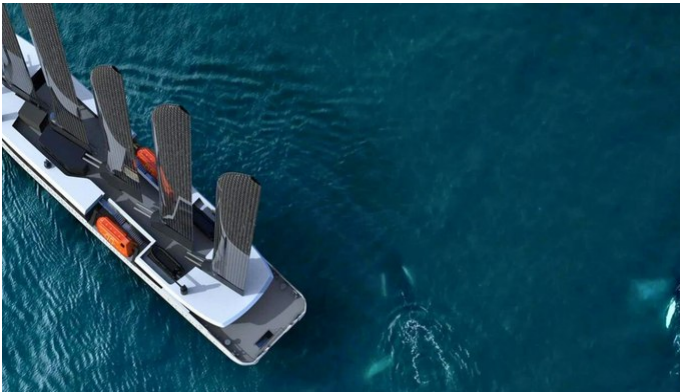

from
€590,000 / week + expenses
WINTER
from
€590,000 / week + expenses
Details correct as of 21 Jan, 2025

- or SCAN QR CODE

[CLICK HERE](#)

- FOR MORE INFORMATION: