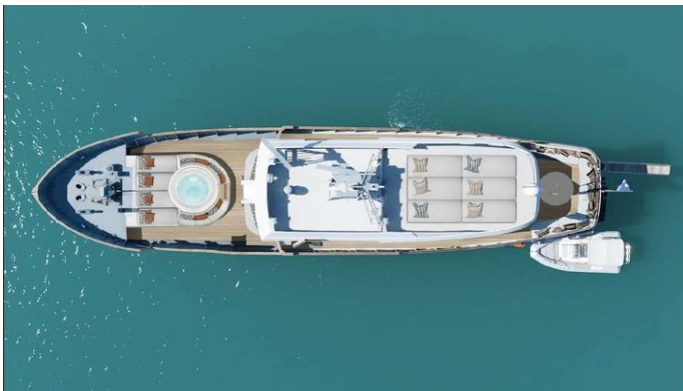

GEMAYA

Yacht Charter Details for 'Gemaya', the 33m Superyacht built by Custom

SPECIFICATIONS

LENGTH
33m / 108'3

BEAM DRAFT
7.9m / 25'11 3.25m / 10'8

YEAR REFIT
2007 2023

CRUISING SPEED
10 Knots

ACCOMMODATION

[CLICK HERE](#) 

or SCAN QR CODE

MORE PHOTOS, VIDEO OR INTERACTIVE DECK PLANS:

[CLICK HERE](#)

GEMAYA YACHT CHARTER

Superyacht GEMAYA was built in 2007 by Custom. She is a 33m / 108'3 motor yacht with exterior design by . Gemaya offers accommodation for up to 12 guests in 5 cabins with additional room for her crew of 6. She features a variety of amenities to ensure comfortable charter vacations. She also carries an impressive collection of toys as listed below.

GEMAYA AMENITIES & TOYS

Sun Deck

Wi-Fi

Swimming Platform

At-Anchor Stabilizers

Sunpads

Deck Jacuzzi

Air Conditioning