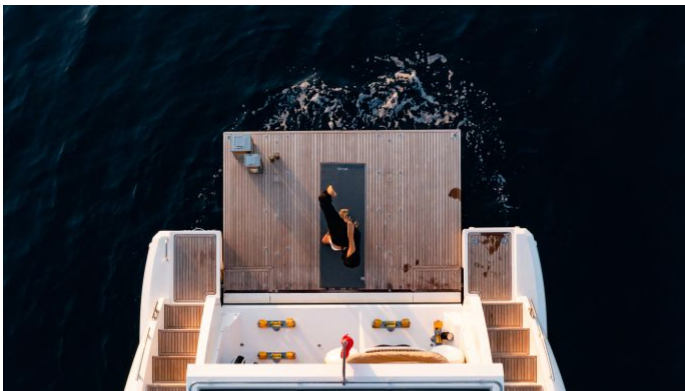

MORE PHOTOS, VIDEO OR INTERACTIVE DECK PLANS: