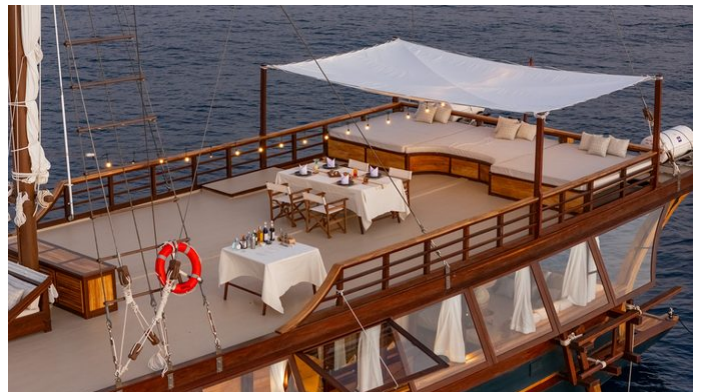

MORE PHOTOS, VIDEO OR INTERACTIVE DECK PLANS:

[CLICK HERE](#)