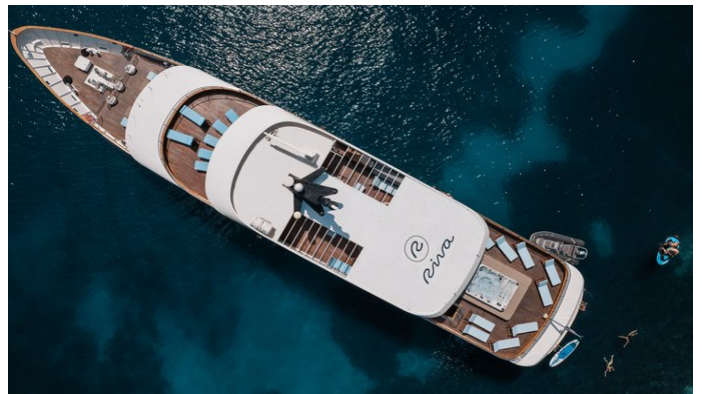

YachtCharterFleet

THE SMARTEST WAY TO SEARCH

RIVA

Yacht Charter Details for 'Riva', the 48.2m Superyacht built by Custom

SPECIFICATIONS

LENGTH
48.2m / 158'2

BEAM
8.6m / 28'3

DRAFT
2.5m / 8'2

Details correct as of 5 Dec, 2024

FOR MORE INFORMATION:

[CLICK HERE](#)

or SCAN QR CODE

MORE PHOTOS, VIDEO OR INTERACTIVE DECK PLANS:

[CLICK HERE](#)

RIVA YACHT CHARTER

Superyacht RIVA was built in 2018 by Custom. She is a 48.2m / 158'2 motor yacht with exterior design by . Riva offers accommodation for up to 36 guests in 18 cabins with additional room for her crew of 12. She features a variety of amenities to ensure comfortable charter vacations. She also carries an impressive collection of toys as listed below.

RIVA AMENITIES & TOYS

Exterior Bar

Sun Deck

Wi-Fi

Swimming Platform

Sunpads

Deck Jacuzzi

Movie Theatre