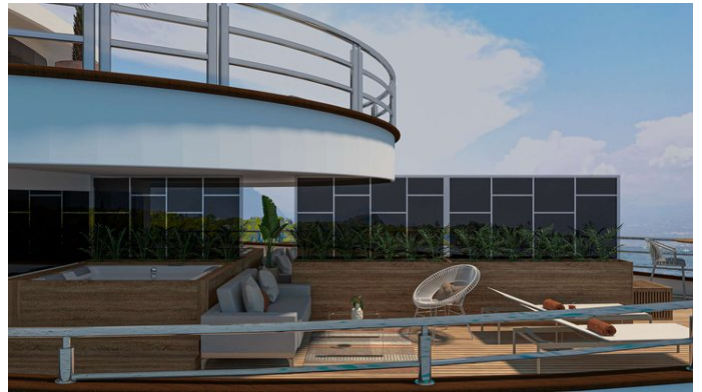

MORE PHOTOS, VIDEO OR INTERACTIVE DECK PLANS:

[CLICK HERE](#)

ARETHA YACHT CHARTER

Superyacht ARETHA was built in 2018 by Custom. She is a 45.24m / 148'5 motor yacht with exterior design by . Aretha offers accommodation for up to 30 guests in 15 cabins with additional room for her crew of 12. She features a variety of amenities to ensure comfortable charter vacations. She also carries an impressive collection of toys as listed below.

ARETHA AMENITIES & TOYS

- | | | |
|---|---|--|
|  Massage Room |  Exterior Bar |  Sun Deck |
|  Wi-Fi |  Swimming Platform |  Sunpads |
|  Deck Jacuzzi |  Sauna |  Gym |
|  Air Conditioning | | |

For a full up-to-date list of leisure facilities or amenities onboard Motor Yacht Aretha please contact your Yacht Charter Broker prior to booking your vacation. If there is a particular water toy that you would like, but it is not listed, then it may be possible to rent this equipment for you.