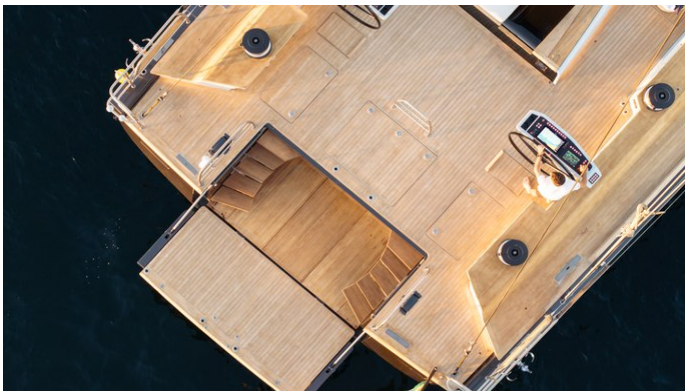

KIBOKO4

Yacht Charter Details for 'Kiboko4', the 32.87m Superyacht built by Southern Wind

SPECIFICATIONS

LENGTH

32.87m / 107'10

BEAM

7.51m / 24'8

DRAFT

or SCAN QR CODE

MORE PHOTOS, VIDEO OR INTERACTIVE DECK PLANS:

 [CLICK HERE](#)

KIBOKO4 YACHT CHARTER

Superyacht KIBOKO4 was built in 2024 by Southern Wind. She is a 32.87m / 107'10 SW108 sail yacht with exterior design by Nauta Design and interior styling by Nauta Design . Kiboko4 offers accommodation for up to 8 guests in 4 cabins with additional room for her crew of 5. She features a variety of amenities to ensure comfortable charter vacations. She also carries an impressive collection of toys as listed below.

KIBOKO4 AMENITIES & TOYS

For a full up-to-date list of leisure facilities or amenities onboard Sail Yacht Kiboko4 please contact your Yacht Charter Broker prior to booking your vacation. If there is a particular water toy that you would like, but it is not listed, then it may be possible to rent this equipment for you.