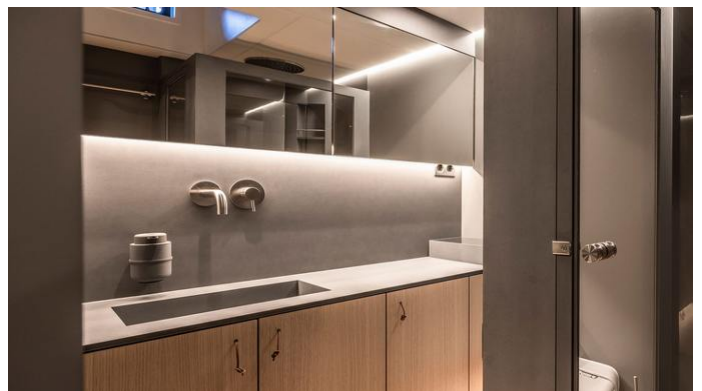

MORE PHOTOS, VIDEO OR INTERACTIVE DECK PLANS: