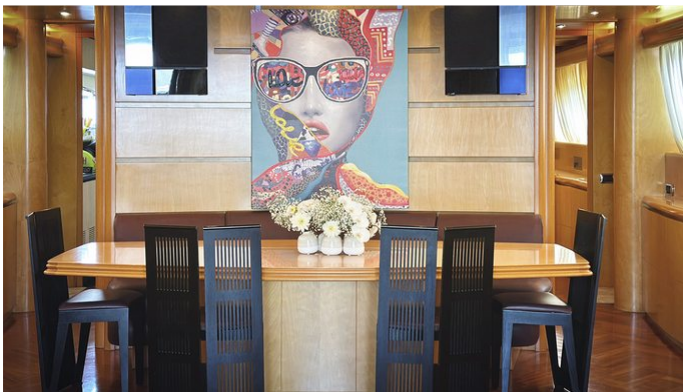

MORE PHOTOS, VIDEO OR INTERACTIVE DECK PLANS:

[CLICK HERE](#)