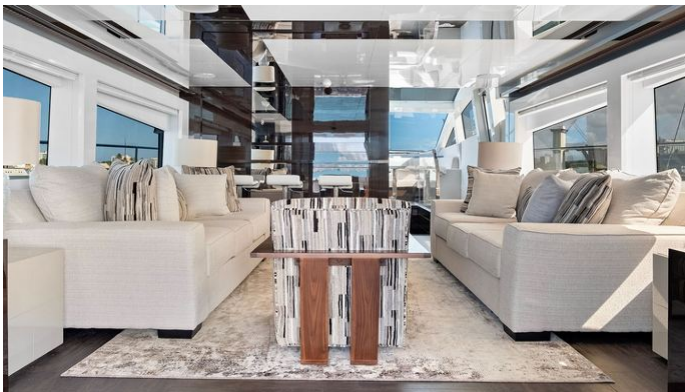

MORE PHOTOS, VIDEO OR INTERACTIVE DECK PLANS: