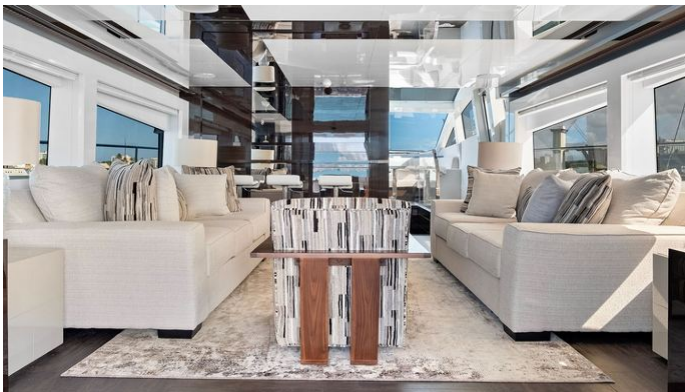

Details correct as of 23 Mar, 2025

FOR MORE INFORMATION:

[CLICK HERE](#)

or SCAN QR CODE

MORE PHOTOS, VIDEO OR INTERACTIVE DECK PLANS:

[CLICK HERE](#)

MEANT TOBE YACHT CHARTER

Superyacht MEANT TOBE was built in 2018 by Pearl Yachts. She is a 23.9m / 78'5 Pearl 80 motor yacht with exterior design by Pearl Yachts and interior styling by Pearl Yachts . Meant Tobe offers accommodation for up to 8 guests in 4 cabins with additional room for her crew of 4. She features a variety of amenities to ensure comfortable charter vacations. She also carries an impressive collection of toys as listed below.