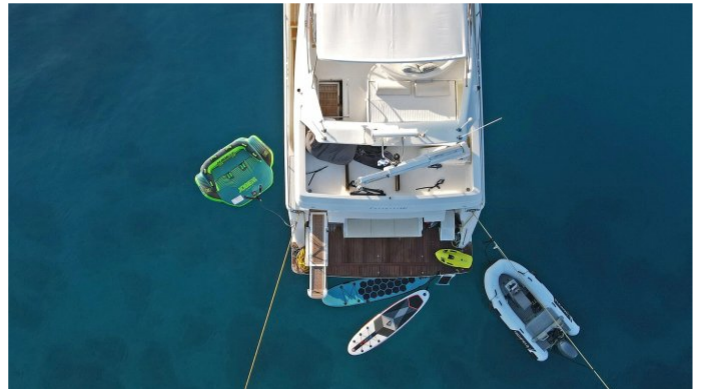

MORE PHOTOS, VIDEO OR INTERACTIVE DECK PLANS:

[CLICK HERE](#)