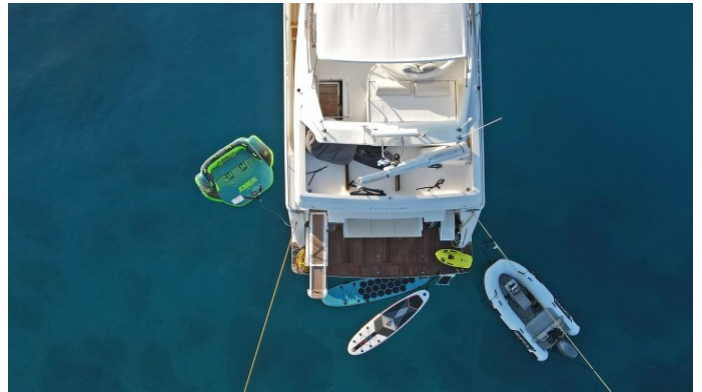

FLOW

Yacht Charter Details for 'Flow', the 21.21m Superyacht built by Ferretti Yachts

SPECIFICATIONS

LENGTH
21.21m / 69'7

BEAM DRAFT
5.63m / 18'6 1.7m / 5'7

YEAR REFIT
2008

CRUISING SPEED
24 Knots

ACCOMMODATION

or SCAN QR CODE

MORE PHOTOS, VIDEO OR INTERACTIVE DECK PLANS:

[CLICK HERE](#)

FLOW YACHT CHARTER

Superyacht FLOW was built in 2008 by Ferretti Yachts. She is a 21.21m / 69'7 motor yacht with exterior design by . Flow offers accommodation for up to 8 guests in 4 cabins with additional room for her crew of 3. She features a variety of amenities to ensure comfortable charter vacations. She also carries an impressive collection of toys as listed below.

FLOW AMENITIES & TOYS

Wi-Fi

Swimming Platform

Sunpads

For a full up-to-date list of leisure facilities or amenities onboard Motor Yacht Flow please contact your Yacht Charter Broker prior to booking your vacation. If there is a particular water toy that you would like, but it is not listed, then it may be possible to rent this equipment for you.