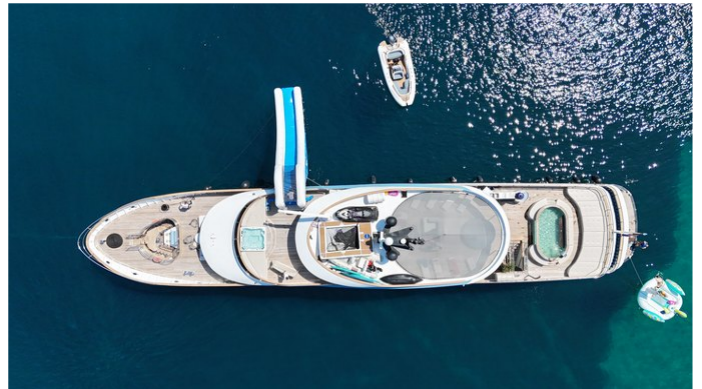

MORE PHOTOS, VIDEO OR INTERACTIVE DECK PLANS:

[CLICK HERE](#)