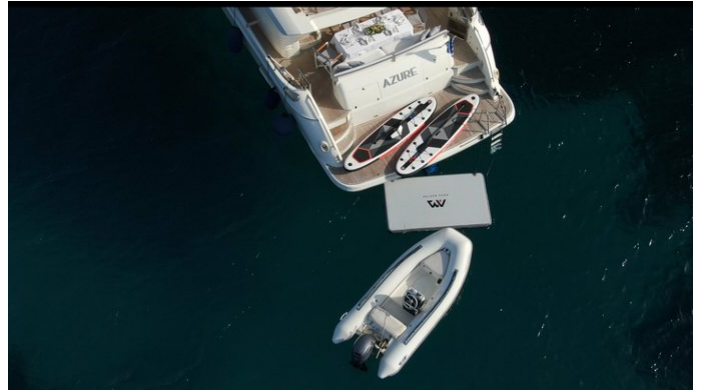

AZURE

Yacht Charter Details for 'Azure', the 21.95m Superyacht built by Princess

SPECIFICATIONS

LENGTH
21.95m / 72'

BEAM DRAFT
5.45m / 17'11 1.6m / 5'3

YEAR REFIT
2005 2022

CRUISING SPEED
22 Knots

ACCOMMODATION

or SCAN QR CODE

MORE PHOTOS, VIDEO OR INTERACTIVE DECK PLANS:

[CLICK HERE](#)

AZURE YACHT CHARTER

Superyacht AZURE was built in 2005 by Princess. She is a 21.95m / 72' motor yacht with exterior design by . Azure offers accommodation for up to 8 guests in 4 cabins with additional room for her crew of 3. She features a variety of amenities to ensure comfortable charter vacations. She also carries an impressive collection of toys as listed below.

AZURE AMENITIES & TOYS

Sun Deck

Wi-Fi

Swimming Platform

Air Conditioning

For a full up-to-date list of leisure facilities or amenities onboard Motor Yacht Azure please contact your Yacht Charter Broker prior to booking your vacation. If there is a particular water toy that you would like, but it is not listed, then it may be possible to rent this equipment for you.