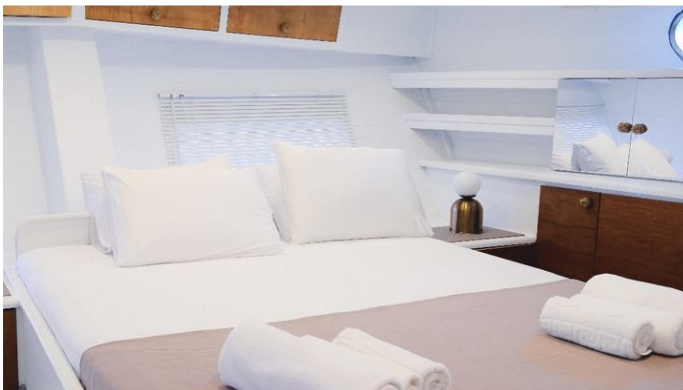

CRUISING SPEED
8 Knots

ACCOMMODATION

GUESTS CABINS CREW
12 6 5

CABIN CONFIGURATION

CHARTER RATES

SUMMER
from
€16,800 / week + expenses

WINTER
from
€16,800 / week + expenses

Details correct as of 20 Apr, 2024

FOR MORE INFORMATION:

[CLICK HERE](#) 

or SCAN QR CODE

MORE PHOTOS, VIDEO OR INTERACTIVE DECK PLANS:

[CLICK HERE](#)

ESCAPE YACHT CHARTER

Superyacht ESCAPE was built in 1994 by Fethiye Shipyard. She is a 27m / 88'7 motor/sailer yacht with exterior design by . Escape offers accommodation for up to 12 guests in 6 cabins with additional room for her crew of 5. She features a variety of amenities to ensure comfortable charter vacations. She also carries an impressive collection of toys as listed below.

ESCAPE AMENITIES & TOYS

Sunpads

Deck Jacuzzi

Air Conditioning

For a full up-to-date list of leisure facilities or amenities onboard Motor/Sailer Yacht Escape please contact your Yacht Charter Broker prior to booking your vacation. If there is a particular water toy that you would like, but it is not listed, then it may be possible to rent this equipment for you.