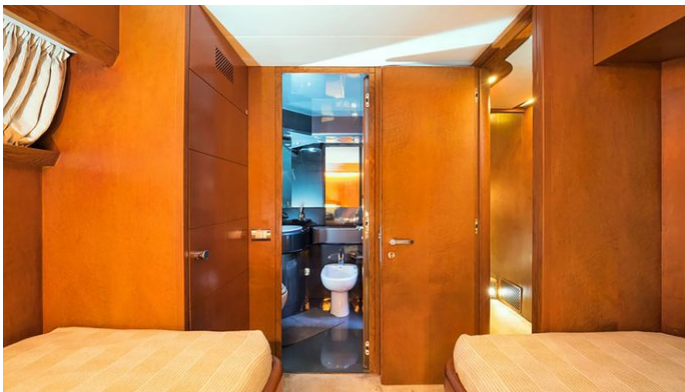

MORE PHOTOS, VIDEO OR INTERACTIVE DECK PLANS:

[CLICK HERE](#)