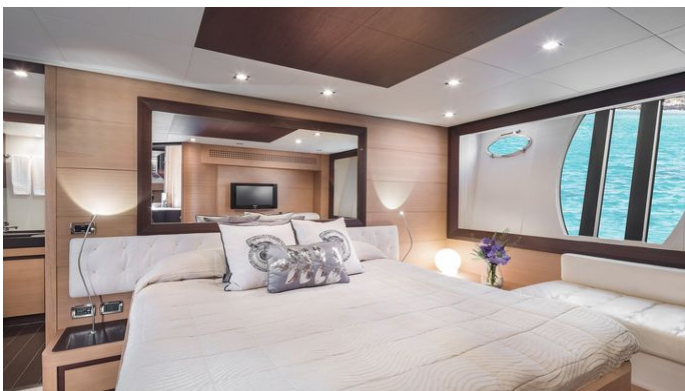

CRUISING SPEED
35 Knots

ACCOMMODATION

GUESTS	CABINS	CREW
6	3	2

CABIN CONFIGURATION

1 Master 1 VIP
1 Twin

CHARTER RATES

SUMMER
from
€41,300 / week + expenses

Details correct as of 23 Jul, 2024

FOR MORE INFORMATION:

[CLICK HERE](#) 

or SCAN QR CODE

MORE PHOTOS, VIDEO OR INTERACTIVE DECK PLANS:

[CLICK HERE](#)

SENSATION YACHT CHARTER

Superyacht SENSATION was built in 2008 by Pershing. She is a 22.26m / 73' Pershing 72 motor yacht with exterior design by . Sensation offers accommodation for up to 6 guests in 3 cabins with additional room for her crew of 2. She features a variety of amenities to ensure comfortable charter vacations. She also carries an impressive collection of toys as listed below.

SENSATION AMENITIES & TOYS

Wi-Fi

Swimming Platform

Sunpads

Air Conditioning

For a full up-to-date list of leisure facilities or amenities onboard Motor Yacht Sensation please contact your Yacht Charter Broker prior to booking your vacation. If there is a particular water toy that you would like, but it is not listed, then it may be possible to rent this equipment for you.