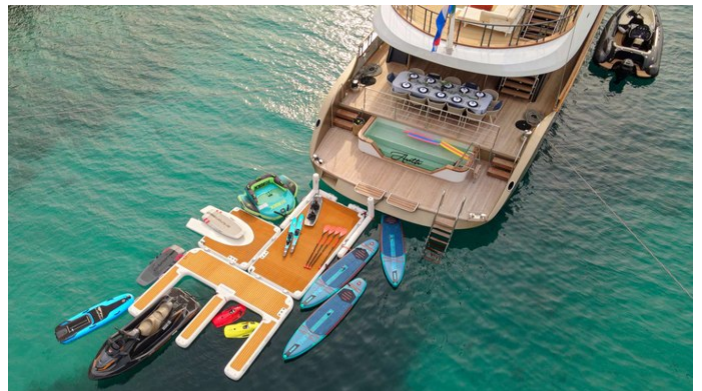

MORE PHOTOS, VIDEO OR INTERACTIVE DECK PLANS:

[CLICK HERE](#)