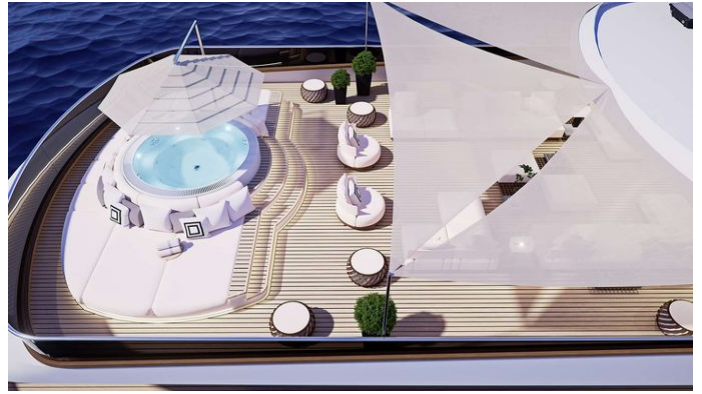

MORE PHOTOS, VIDEO OR INTERACTIVE DECK PLANS:

[CLICK HERE](#)

This document is not contractual. The yacht charters and their particulars displayed in the results above are displayed in good faith and whilst believed to be correct are not guaranteed. YachtCharterFleet.com does not warrant or assume any legal liability or responsibility for the accuracy, completeness, or usefulness of any information and/or images displayed. All information is subject to change without notice and is without warranty. Your preferred charter broker should provide you with yacht specifications, brochure and rates for your chosen dates during your charter yacht selection process. Starting prices are shown in a range of currencies for a one-week charter, unless otherwise indicated.