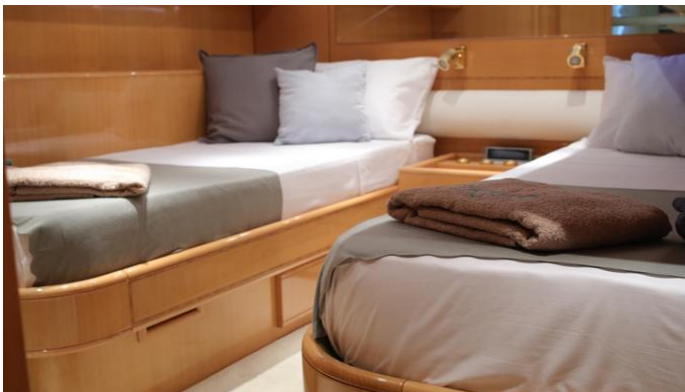

CRUISING SPEED
23 Knots

ACCOMMODATION

GUESTS	CABINS	CREW
8	3	2

CABIN CONFIGURATION
1 Double 2 Twin

CHARTER RATES

SUMMER
from
€22,000 / week + expenses

Details correct as of 6 Nov, 2024

FOR MORE INFORMATION:

[CLICK HERE](#) 

or SCAN QR CODE

MORE PHOTOS, VIDEO OR INTERACTIVE DECK PLANS:

[CLICK HERE](#)

CIKILA YACHT CHARTER

Superyacht CIKILA was built in 2000 by Leopard. She is a 23m / 75'6 motor yacht with exterior design by . Cikila offers accommodation for up to 8 guests in 3 cabins with additional room for her crew of 2. She features a variety of amenities to ensure comfortable charter vacations. She also carries an impressive collection of toys as listed below.

CIKILA AMENITIES & TOYS

Sun Deck

Wi-Fi

Air Conditioning

For a full up-to-date list of leisure facilities or amenities onboard Motor Yacht Cikila please contact your Yacht Charter Broker prior to booking your vacation. If there is a particular water toy that you would like, but it is not listed, then it may be possible to rent this equipment for you.