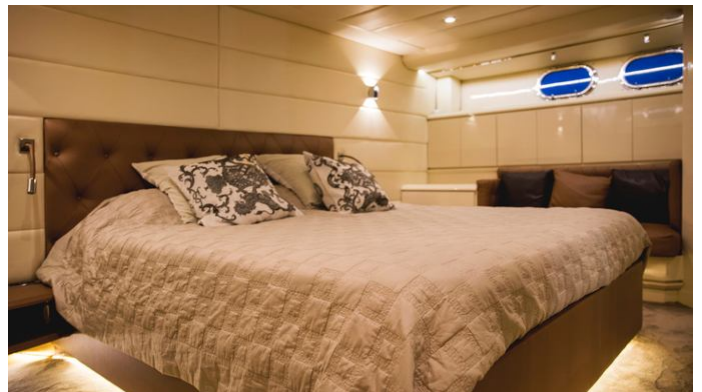

MORE PHOTOS, VIDEO OR INTERACTIVE DECK PLANS: