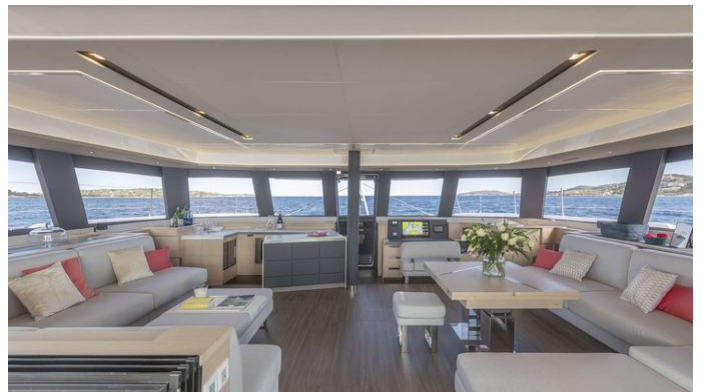

CRUISING SPEED
9 Knots

ACCOMMODATION

GUESTS	CABINS	CREW
9	4	2

CABIN CONFIGURATION

CHARTER RATES

SUMMER
from
€30,500 / week + expenses

WINTER
from
€30,500 / week + expenses

Details correct as of 12 Aug, 2024

FOR MORE INFORMATION:

[CLICK HERE](#) 

or SCAN QR CODE

MORE PHOTOS, VIDEO OR INTERACTIVE DECK PLANS:

[CLICK HERE](#)

PIXIE YACHT CHARTER

Superyacht PIXIE was built in 2022 by Fountaine Pajot. She is a 20.42m / 67' motor/sailer yacht with exterior design by . Pixie offers accommodation for up to 9 guests in 4 cabins with additional room for her crew of 2. She features a variety of amenities to ensure comfortable charter vacations. She also carries an impressive collection of toys as listed below.

PIXIE AMENITIES & TOYS

Wi-Fi

Deck Jacuzzi

Air Conditioning

BBQ

For a full up-to-date list of leisure facilities or amenities onboard Motor/Sailer Yacht Pixie please contact your Yacht Charter Broker prior to booking your vacation. If there is a particular water toy that you would like, but it is not listed, then it may be possible to rent this equipment for you.