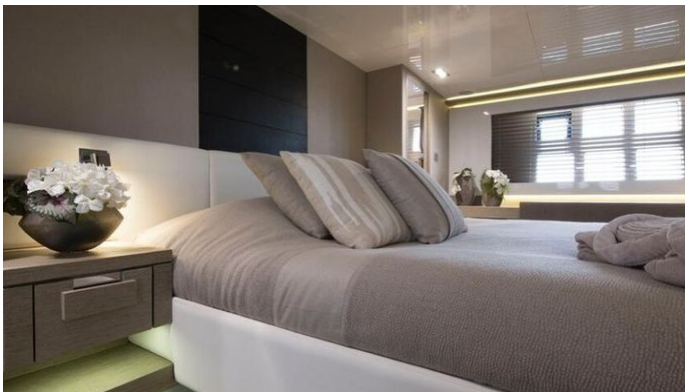

CRUISING SPEED
20 Knots

ACCOMMODATION

GUESTS	CABINS	CREW
8	4	3

CABIN CONFIGURATION

1 Master 1 Double
2 Twin

CHARTER RATES

SUMMER
from
€37,000 / week + expenses

WINTER
from
€37,000 / week + expenses

Details correct as of 7 Dec, 2024

FOR MORE INFORMATION:

[CLICK HERE](#) 

or SCAN QR CODE

MORE PHOTOS, VIDEO OR INTERACTIVE DECK PLANS:

[CLICK HERE](#)

SUMMER BREEZE I YACHT CHARTER

Superyacht SUMMER BREEZE I was built in 2014 by Pearl Yachts. She is a 23.3m / 76'5 Pearl 75 motor yacht with exterior design by and interior styling by Kelly Hoppen Interiors . Summer Breeze I offers accommodation for up to 8 guests in 4 cabins with additional room for her crew of 3. She features a variety of amenities to ensure comfortable charter vacations. She also carries an impressive collection of toys as listed below.