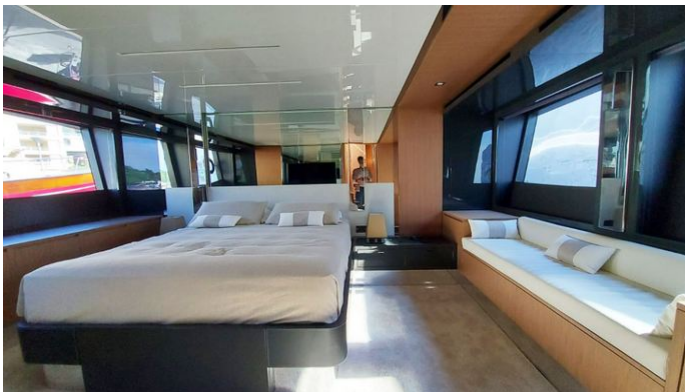

MORE PHOTOS, VIDEO OR INTERACTIVE DECK PLANS:

[CLICK HERE](#)