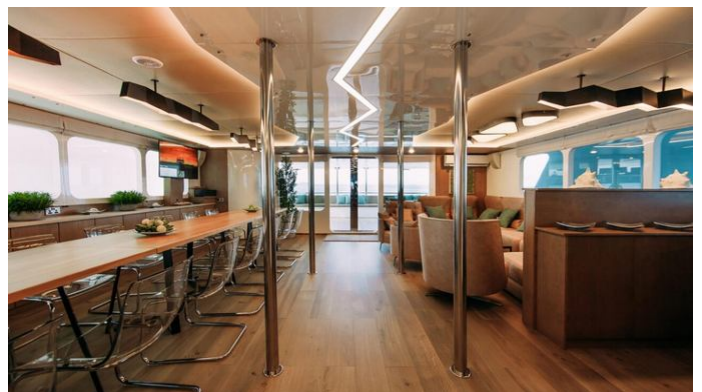

MORE PHOTOS, VIDEO OR INTERACTIVE DECK PLANS: