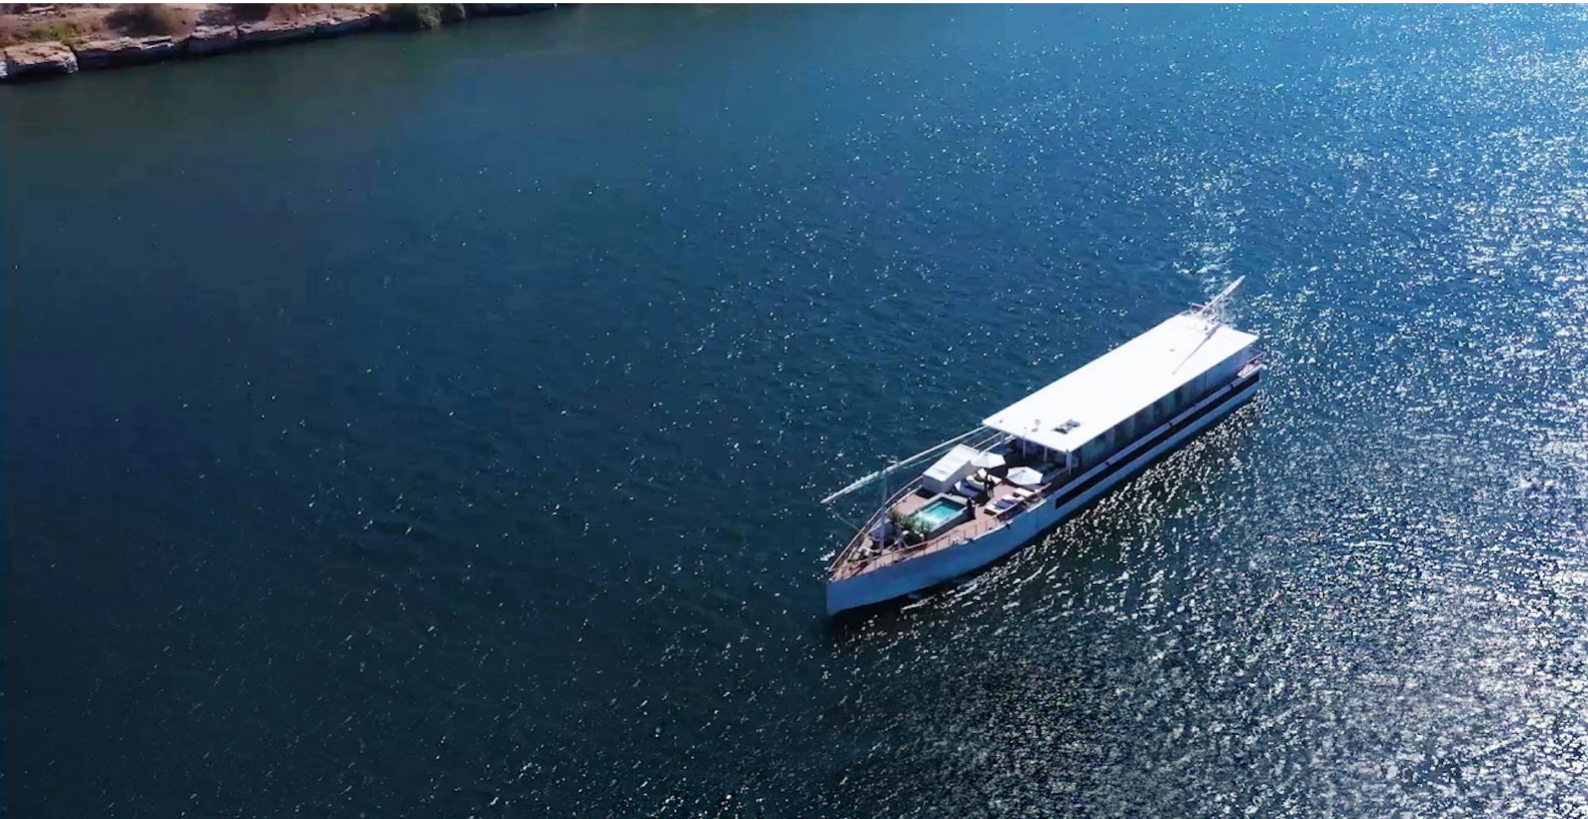

YachtCharterFleet

THE SMARTEST WAY TO SEARCH

BERGE

Yacht Charter Details for 'Berge', the 54.99m Superyacht built by Custom

SPECIFICATIONS

LENGTH

54.99m / 180'5

BEAM

Superyacht BERGE was built in 2021 by Custom. She is a 54.99m / 180'5 motor/sailer yacht with exterior design by . Berge offers accommodation for up to 18 guests in 9 cabins with additional room for her crew of 19. She features a variety of amenities to ensure comfortable charter vacations. She also carries an impressive collection of toys as listed below.