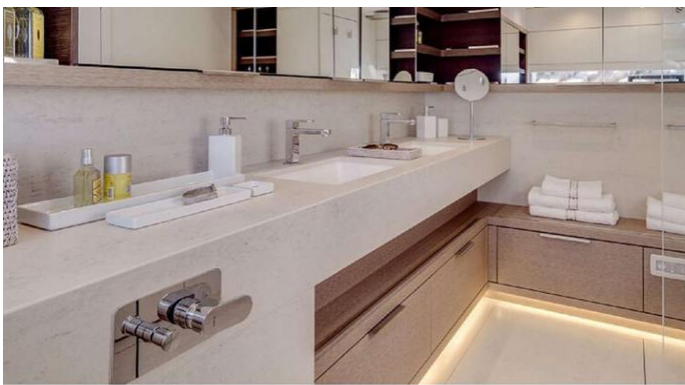

MORE PHOTOS, VIDEO OR INTERACTIVE DECK PLANS: