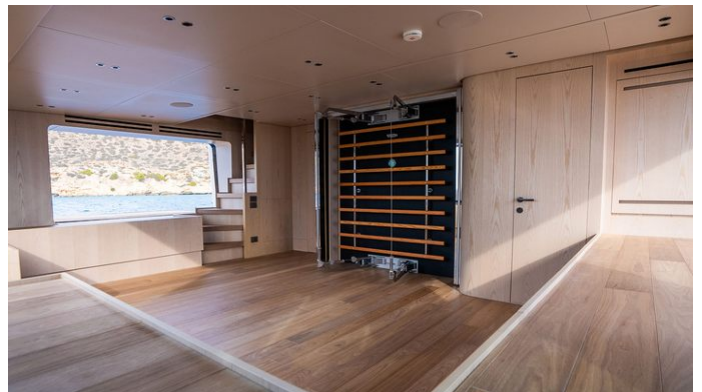

MORE PHOTOS, VIDEO OR INTERACTIVE DECK PLANS: