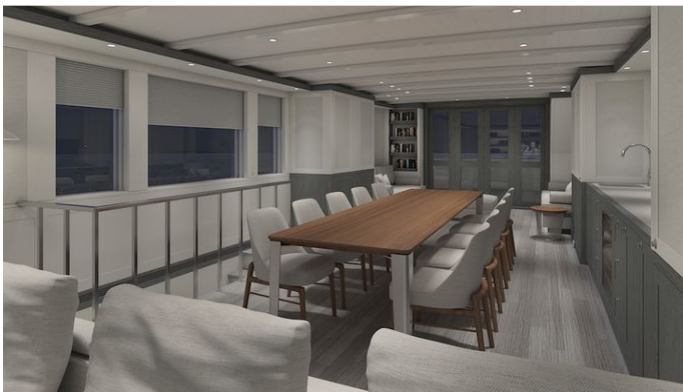

[CLICK HERE](#) 

or SCAN QR CODE

MORE PHOTOS, VIDEO OR INTERACTIVE DECK PLANS:

[CLICK HERE](#)

FAR NIENTE YACHT CHARTER

Superyacht FAR NIENTE was built in 2024 by SES Yachts. She is a 32.7m / 107'3 motor yacht with exterior design by Hoek Design and interior styling by Hoek Design . Far Niente offers accommodation for up to 10 guests in 5 cabins with additional room for her crew of 6. She features a variety of amenities to ensure comfortable charter vacations. She also carries an impressive collection of toys as listed below.