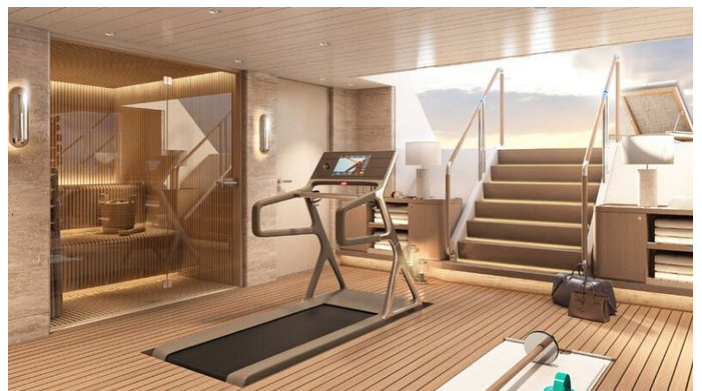

or SCAN QR CODE

MORE PHOTOS, VIDEO OR INTERACTIVE DECK PLANS:

[CLICK HERE](#)

MEMORIES YACHT CHARTER

Superyacht MEMORIES was built in 2025 by Amels. She is a 60m / 196'10 Amels 60 motor yacht with exterior design by Espen Oeino and interior styling by Harrison Eidsgaard . Memories offers accommodation for up to 12 guests in 6 cabins with additional room for her crew of 14. She features a variety of amenities to ensure comfortable charter vacations. She also carries an impressive collection of toys as listed below.

MEMORIES AMENITIES & TOYS

Exterior Bar

Outdoor Shower

Wi-Fi

Swimming Platform

At-Anchor Stabilizers

Deck Jacuzzi

Beach Club

Air Conditioning

BBQ

For a full up-to-date list of leisure facilities or amenities onboard Motor Yacht Memories please contact your Yacht Charter Broker prior to booking your vacation. If there is a particular water toy that you would like, but it is not listed, then it may be possible to rent this equipment for you.