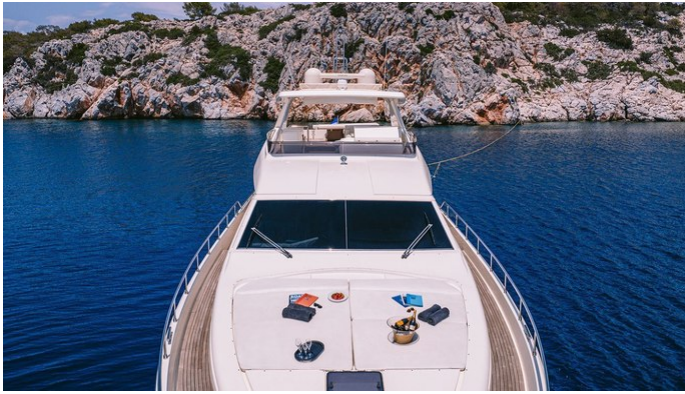

[CLICK HERE](#) 

or SCAN QR CODE

MORE PHOTOS, VIDEO OR INTERACTIVE DECK PLANS:

[CLICK HERE](#)

MAYBE NOT YACHT CHARTER

Superyacht MAYBE NOT was built in 2009 by Ferretti Yachts. She is a 25.3m / 83' Ferretti 830 motor yacht with exterior design by Zuccon and interior styling by Zuccon . Maybe Not offers accommodation for up to 8 guests in 4 cabins with additional room for her crew of 4. She features a variety of amenities to ensure comfortable charter vacations. She also carries an impressive collection of toys as listed below.

MAYBE NOT AMENITIES & TOYS

Stabilizers Underway

Wi-Fi

Swimming Platform

At-Anchor Stabilizers

Sunpads

Air Conditioning

For a full up-to-date list of leisure facilities or amenities onboard Motor Yacht Maybe Not please contact your Yacht Charter Broker prior to booking your vacation. If there is a particular water toy that you would like, but it is not listed, then it may be possible to rent this equipment for you.