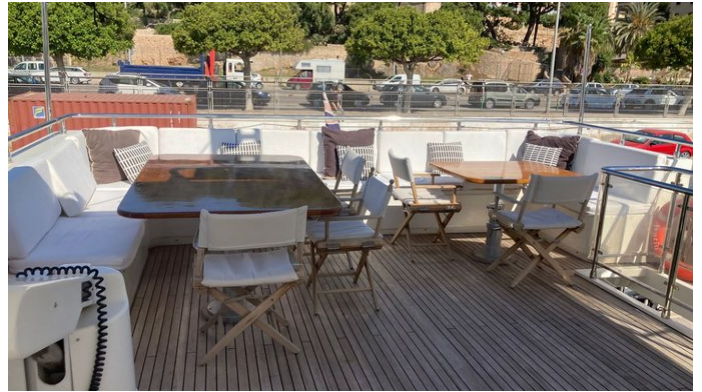

MORE PHOTOS, VIDEO OR INTERACTIVE DECK PLANS: