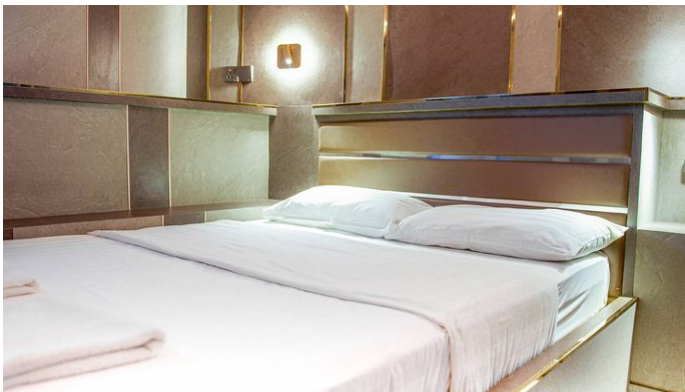

MORE PHOTOS, VIDEO OR INTERACTIVE DECK PLANS:

[CLICK HERE](#)