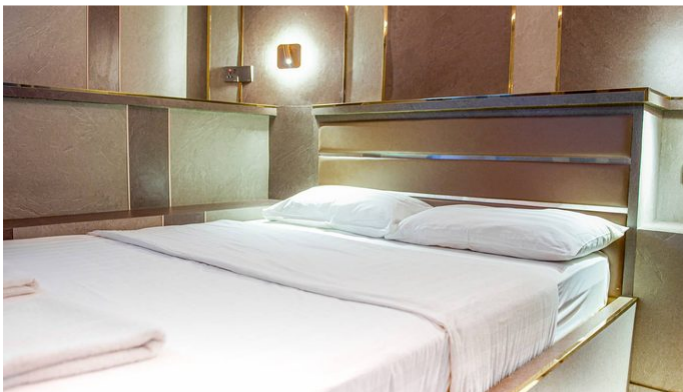

[CLICK HERE](#)

or **SCAN QR CODE**

MORE PHOTOS, VIDEO OR INTERACTIVE DECK PLANS:

 [CLICK HERE](#)

ARK NOBLE YACHT CHARTER

Superyacht ARK NOBLE was built in 2016 by Custom. She is a 38.01m / 124'8 Custom motor yacht with exterior design by . Ark Noble offers accommodation for up to 20 guests in 10 cabins with additional room for her crew of 12. She features a variety of amenities to ensure comfortable charter vacations. She also carries an impressive collection of toys as listed below.

ARK NOBLE AMENITIES & TOYS

Gym Equipment

Sunpads

Swimming Platform

Wi-Fi

Air Conditioning

Satellite TV

For a full up-to-date list of leisure facilities or amenities onboard Motor Yacht Ark Noble please contact your Yacht Charter Broker prior to booking your vacation. If there is a particular water toy that you would like, but it is not listed, then it may be possible to rent this equipment for you.