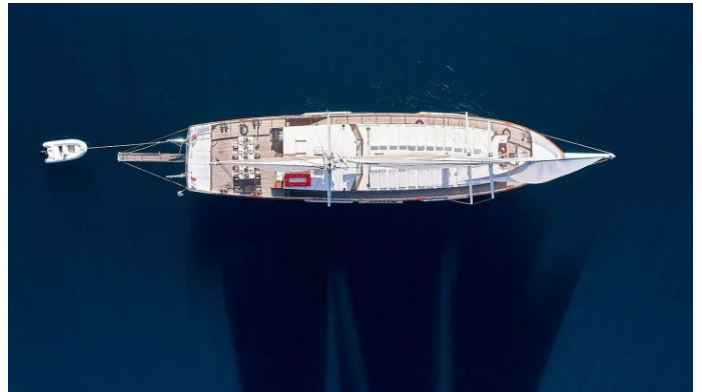

MORE PHOTOS, VIDEO OR INTERACTIVE DECK PLANS:

[CLICK HERE](#)