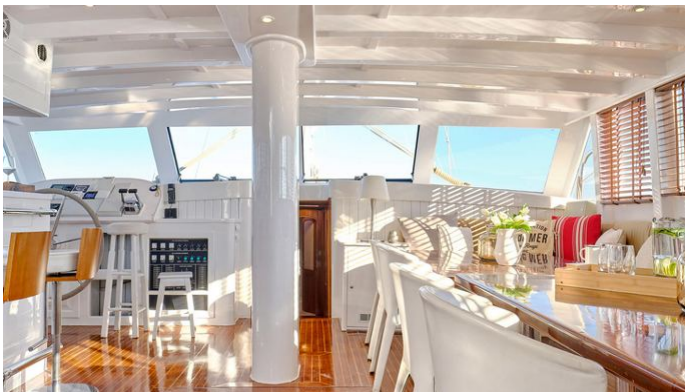

MORE PHOTOS, VIDEO OR INTERACTIVE DECK PLANS:

[CLICK HERE](#)