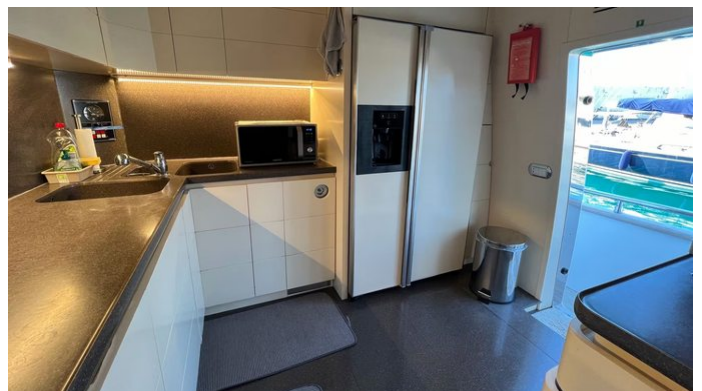

MORE PHOTOS, VIDEO OR INTERACTIVE DECK PLANS: