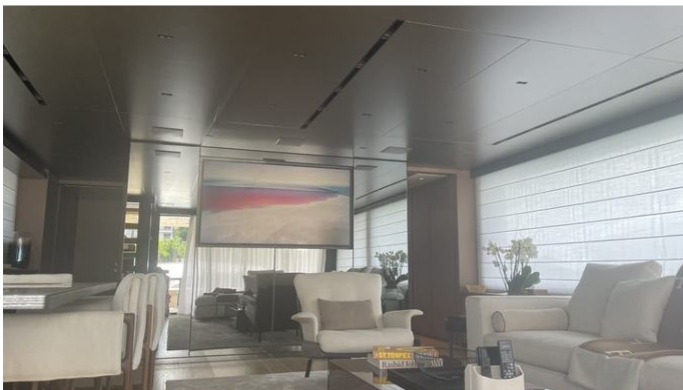

[CLICK HERE](#)

or SCAN QR CODE

MORE PHOTOS, VIDEO OR INTERACTIVE DECK PLANS:

[CLICK HERE](#)

PAUSE YACHT CHARTER

Superyacht PAUSE was built in 2023 by Sanlorenzo. She is a 27.61m / 90'7 SL90 Asymmetric motor yacht with exterior design by Zuccon . Pause offers accommodation for up to 8 guests in 4 cabins with additional room for her crew of 4. She features a variety of amenities to ensure comfortable charter vacations. She also carries an impressive collection of toys as listed below.