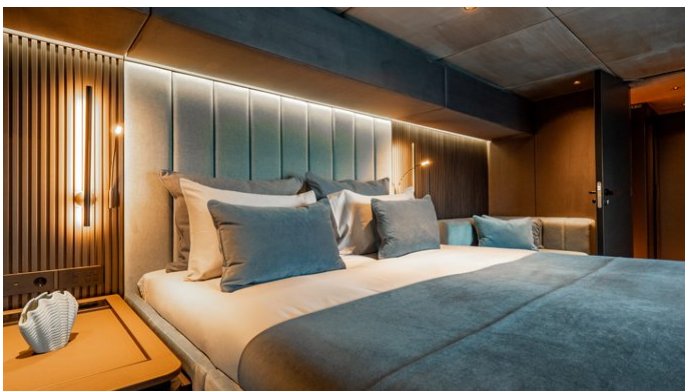

ACCOMMODATION

GUESTS CABINS CREW
9 **4** **4**

CABIN CONFIGURATION

1 Master 1 VIP
1 Double 1 Double/Twin

CHARTER RATES

SUMMER
from
€70,000 / week + expenses

Details correct as of 23 Jul, 2024

FOR MORE INFORMATION:

[CLICK HERE](#) 

or SCAN QR CODE

MORE PHOTOS, VIDEO OR INTERACTIVE DECK PLANS:

[CLICK HERE](#)

SHADES OF GREY YACHT CHARTER

Superyacht SHADES OF GREY was built in 2024 by Sunreef Yachts. She is a 23.98m / 78'8 Sunreef 80 Sailing motor/sailer yacht with exterior design by Sunreef Yachts and interior styling by Sunreef Yachts . Shades of Grey offers accommodation for up to 9 guests in 4 cabins with additional room for her crew of 4. She features a variety of amenities to ensure comfortable charter vacations. She also carries an impressive collection of toys as listed below.

SHADES OF GREY AMENITIES & TOYS

Wi-Fi

Swimming Platform

Sunpads

Air Conditioning

Inflatable Water Slide

For a full up-to-date list of leisure facilities or amenities onboard Motor/Sailer Yacht Shades of Grey please contact your Yacht Charter Broker prior to booking your vacation. If there is a particular water toy that you would like, but it is not listed, then it may be possible to rent this equipment for you.