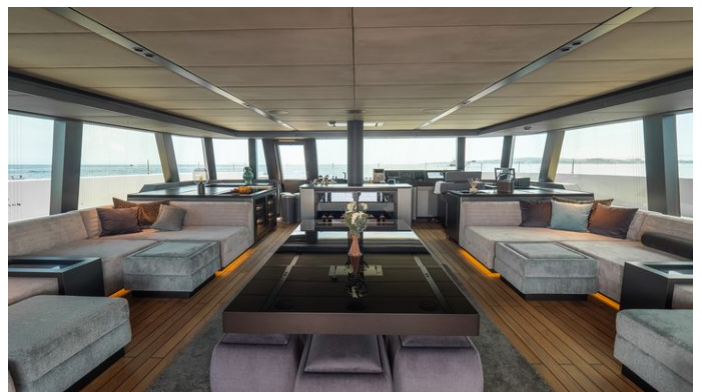

[CLICK HERE](#) 

or SCAN QR CODE

MORE PHOTOS, VIDEO OR INTERACTIVE DECK PLANS:

[CLICK HERE](#)

SHADES OF GREY YACHT CHARTER

Superyacht SHADES OF GREY was built in 2024 by Sunreef Yachts. She is a 23.98m / 78'8 Sunreef 80 Sailing motor/sailer yacht with exterior design by Sunreef Yachts and interior styling by Sunreef Yachts . Shades of Grey offers accommodation for up to 9 guests in 4 cabins with additional room for her crew of 4. She features a variety of amenities to ensure comfortable charter vacations. She also carries an impressive collection of toys as listed below.

SHADES OF GREY AMENITIES & TOYS

Wi-Fi

Swimming Platform

Sunpads

Air Conditioning

Inflatable Water Slide

For a full up-to-date list of leisure facilities or amenities onboard Motor/Sailer Yacht Shades of Grey please contact your Yacht Charter Broker prior to booking your vacation. If there is a particular water toy that you would like, but it is not listed, then it may be possible to rent this equipment for you.