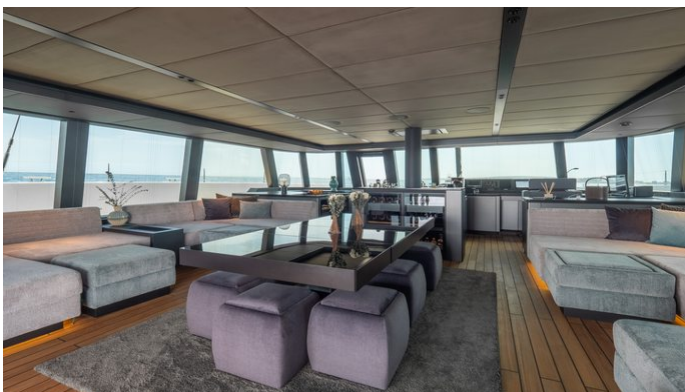

[CLICK HERE](#) 

or SCAN QR CODE

MORE PHOTOS, VIDEO OR INTERACTIVE DECK PLANS:

[CLICK HERE](#)

SHADES OF GREY YACHT CHARTER

Superyacht SHADES OF GREY was built in 2024 by Sunreef Yachts. She is a 23.98m / 78'8 Sunreef 80 Sailing motor/sailer yacht with exterior design by Sunreef Yachts and interior styling by Sunreef Yachts . Shades of Grey offers accommodation for up to 9 guests in 4 cabins with additional room for her crew of 4. She features a variety of amenities to ensure comfortable charter vacations. She also carries an impressive collection of toys as listed below.

SHADES OF GREY AMENITIES & TOYS

Wi-Fi

Swimming Platform

Sunpads

Air Conditioning

Inflatable Water Slide

For a full up-to-date list of leisure facilities or amenities onboard Motor/Sailer Yacht Shades of Grey please contact your Yacht Charter Broker prior to booking your vacation. If there is a particular water toy that you would like, but it is not listed, then it may be possible to rent this equipment for you.