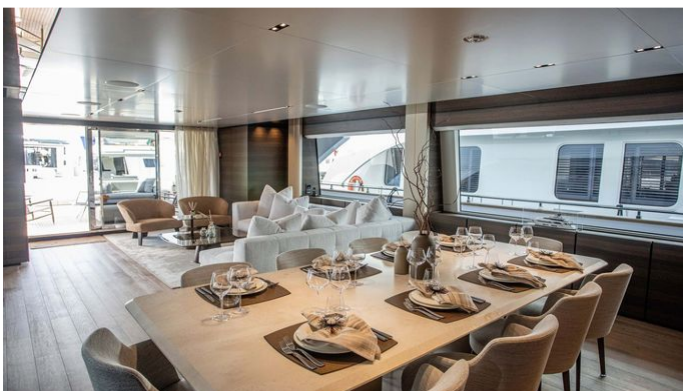

MORE PHOTOS, VIDEO OR INTERACTIVE DECK PLANS:

[CLICK HERE](#)