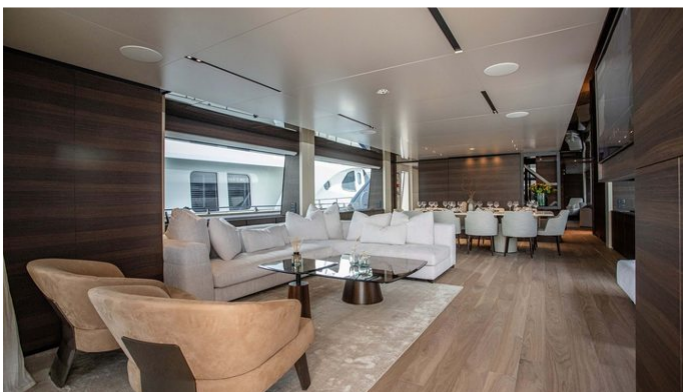

MORE PHOTOS, VIDEO OR INTERACTIVE DECK PLANS:

[CLICK HERE](#)