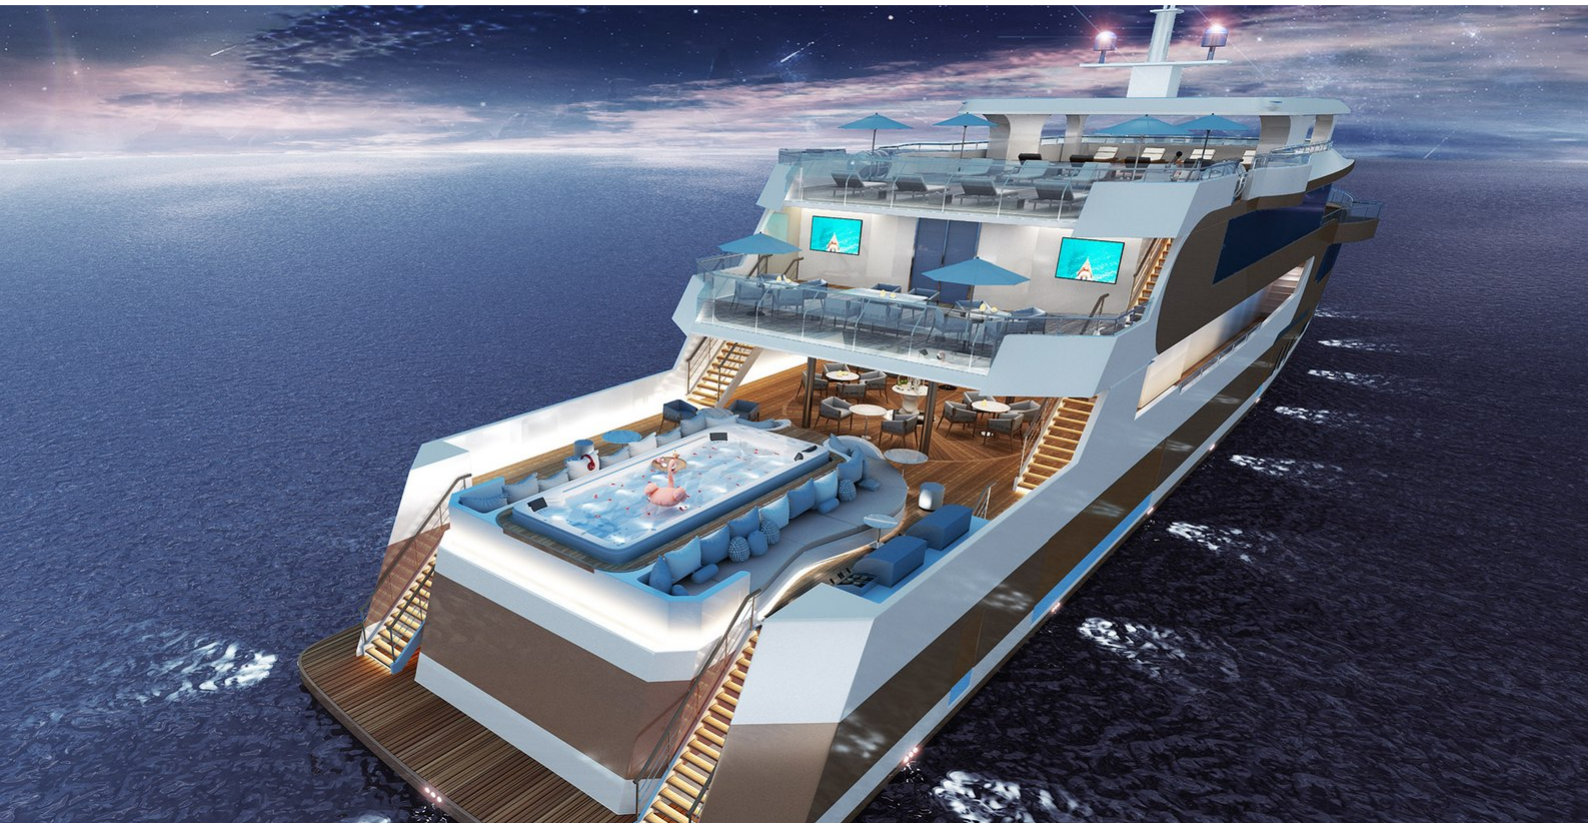

YachtCharterFleet

THE SMARTEST WAY TO SEARCH

WHITE PEARL

Yacht Charter Details for 'White Pearl', the 5.5 m Superyacht built by Custom

SPECIFICATIONS

LENGTH
5.5 m / 18'5"

BEAM DRAFT
10.2 m / 33'6" 2.5 m / 8'2"

YEAR REFIT
2022

CRUISING SPEED
0 Knots

ACCOMMODATION

GUESTS	CABINS	CREW
20	10	20

CABIN CONFIGURATION

2 Master 1 VIP
7 Double/
Twin

CHARTER RATES

SUMMER
POA

WHITE PEARL YACHT CHARTER

Superyacht WHITE PEARL was built in 2022 by Custom. She is a 55 m / 180'5 Custom motor yacht with exterior design by . White Pearl offers accommodation for up to 20 guests in 10 cabins with additional room for her crew of 20. She features a variety of amenities to ensure comfortable charter vacations. She also carries an impressive collection of toys as listed below.

WHITE PEARL AMENITIES & TOYS

Shared Space Gym

Exterior Bar

Sunpads

Underwater Lights

Sun Deck

Wi-Fi

Swimming Pool