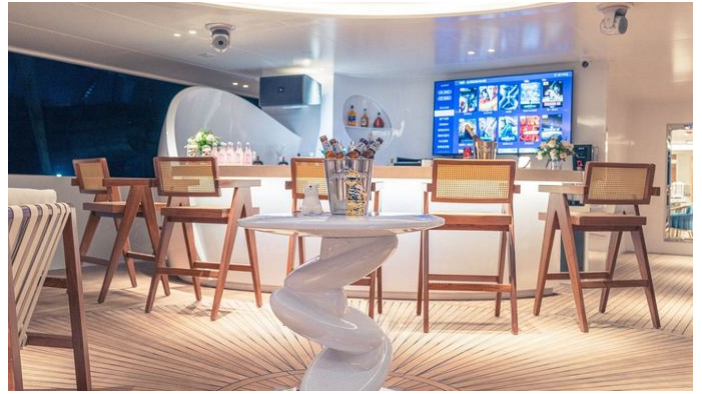

[CLICK HERE](#) 

or SCAN QR CODE

MORE PHOTOS, VIDEO OR INTERACTIVE DECK PLANS:

[CLICK HERE](#)

WHITE PEARL YACHT CHARTER

Superyacht WHITE PEARL was built in 2022 by Custom. She is a 55m / 180'5 Custom motor yacht with exterior design by . White Pearl offers accommodation for up to 20 guests in 10 cabins with additional room for her crew of 20. She features a variety of amenities to ensure comfortable charter vacations. She also carries an impressive collection of toys as listed below.

WHITE PEARL AMENITIES & TOYS

	Shared Space Gym		Exterior Bar		Underwater Lights
	Sun Deck		Massage Room		Wi-Fi
	Sunpads		Swimming Pool		Deck Jacuzzi
	Spa		Air Conditioning		

For a full up-to-date list of leisure facilities or amenities onboard Motor Yacht White Pearl please contact your Yacht Charter Broker prior to booking your vacation. If there is a particular water toy that you would like, but it is not listed, then it may be possible to rent this equipment for you.