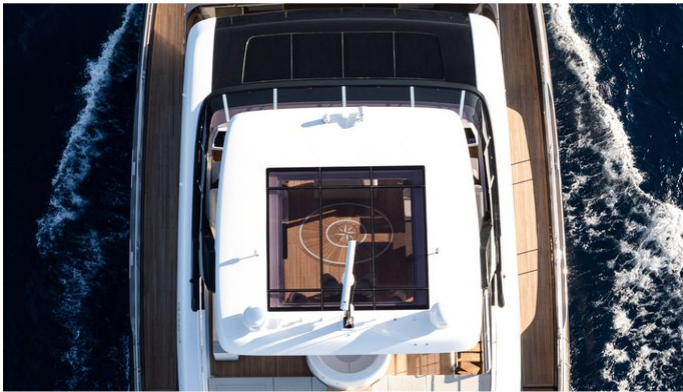

MORE PHOTOS, VIDEO OR INTERACTIVE DECK PLANS:

[CLICK HERE](#)