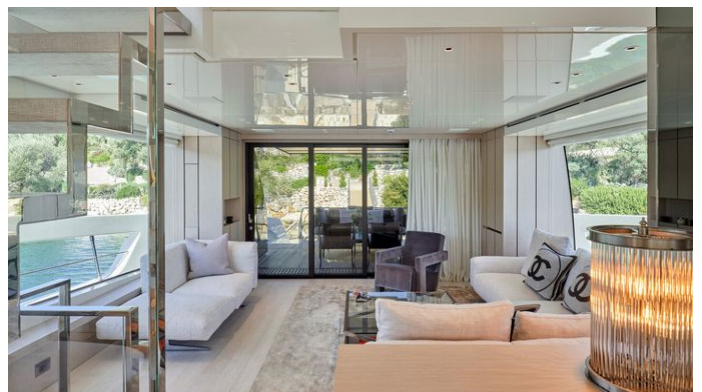

or SCAN QR CODE

MORE PHOTOS, VIDEO OR INTERACTIVE DECK PLANS:

[CLICK HERE](#)

NIRVANA YACHT CHARTER

Superyacht NIRVANA was built in 2021 by Sanlorenzo. She is a 23.75m / 77'11 SX76 motor yacht with exterior design by Officina Italiana Design . Nirvana offers accommodation for up to 8 guests in 4 cabins with additional room for her crew of 4. She features a variety of amenities to ensure comfortable charter vacations. She also carries an impressive collection of toys as listed below.