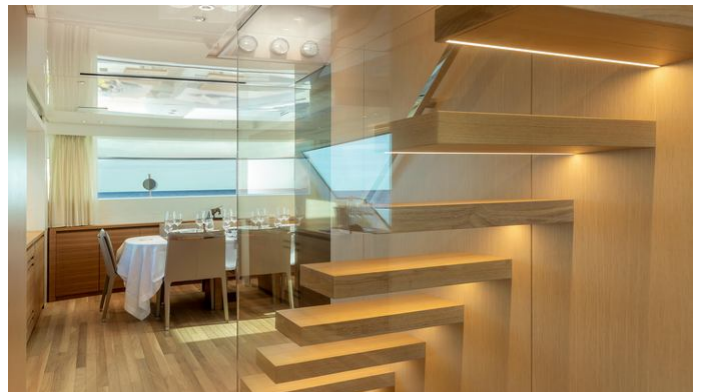

MORE PHOTOS, VIDEO OR INTERACTIVE DECK PLANS: