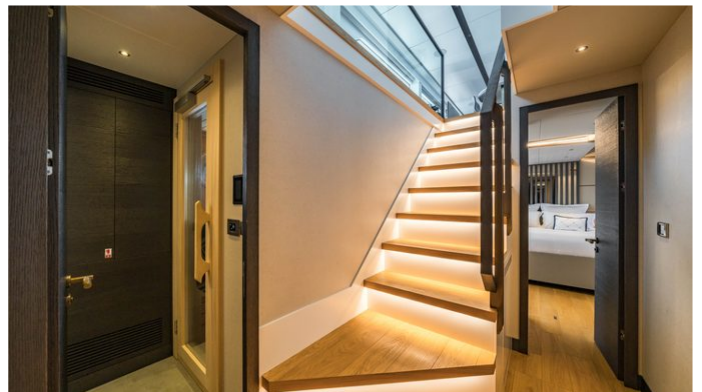

FOR MORE INFORMATION:

[CLICK HERE](#) 

or SCAN QR CODE

MORE PHOTOS, VIDEO OR INTERACTIVE DECK PLANS:

 [CLICK HERE](#)

MAORIA YACHT CHARTER

Superyacht MAORIA was built in 2021 by Numarine. She is a 26.01m / 85'4 26 XP motor yacht with exterior design by Can Yalman and interior styling by Can Yalman . Maoria offers accommodation for up to 6 guests in 3 cabins with additional room for her crew of 4. She features a variety of amenities to ensure comfortable charter vacations. She also carries an impressive collection of toys as listed below.