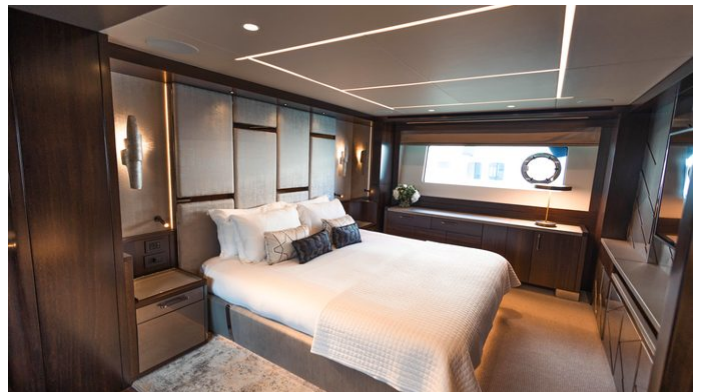

or SCAN QR CODE

MORE PHOTOS, VIDEO OR INTERACTIVE DECK PLANS:

[CLICK HERE](#)

INNOVA YACHT CHARTER

Superyacht INNOVA was built in 2021 by Sunseeker. She is a 26m / 85'4 88 Yacht motor yacht with exterior design by Sunseeker and interior styling by Sunseeker . Innova offers accommodation for up to 8 guests in 4 cabins with additional room for her crew of 3. She features a variety of amenities to ensure comfortable charter vacations. She also carries an impressive collection of toys as listed below.

INNOVA AMENITIES & TOYS

Portuguese Bridge

Wi-Fi

Swimming Platform

Sunpads

Beach Club

Air Conditioning

For a full up-to-date list of leisure facilities or amenities onboard Motor Yacht Innova please contact your Yacht Charter Broker prior to booking your vacation. If there is a particular water toy that you would like, but it is not listed, then it may be possible to rent this equipment for you.