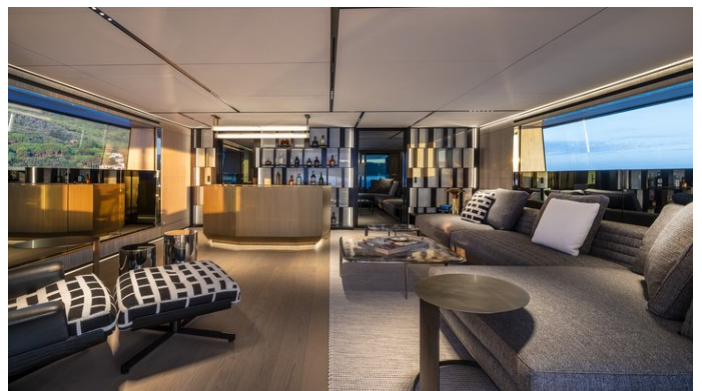

MORE PHOTOS, VIDEO OR INTERACTIVE DECK PLANS:

This document is not contractual. The yacht charters and their particulars displayed in the results above are displayed in good faith and whilst believed to be correct are not guaranteed. YachtCharterFleet.com does not warrant or assume any legal liability or responsibility for the accuracy, completeness, or usefulness of any information and/or images displayed. All information is subject to change without notice and is without warranty. Your preferred charter broker should provide you with yacht specifications, brochure and rates for your chosen dates during your charter yacht selection process. Starting prices are shown in a range of currencies for a one-week charter, unless otherwise indicated.