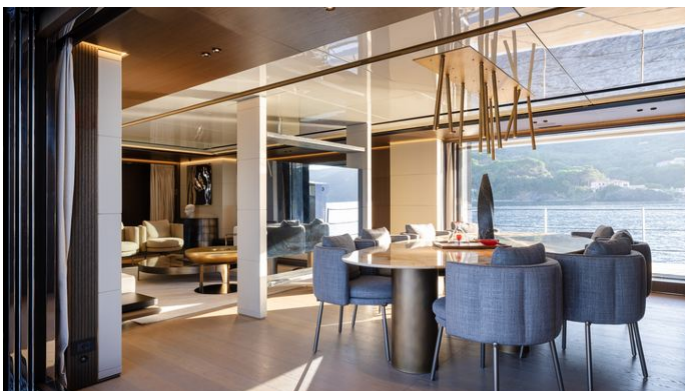

MORE PHOTOS, VIDEO OR INTERACTIVE DECK PLANS:

This document is not contractual. The yacht charters and their particulars displayed in the results above are displayed in good faith and whilst believed to be correct are not guaranteed. YachtCharterFleet.com does not warrant or assume any legal liability or responsibility for the accuracy, completeness, or usefulness of any information and/or images displayed. All information is subject to change without notice and is without warranty. Your preferred charter broker should provide you with yacht specifications, brochure and rates for your chosen dates during your charter yacht selection process. Starting prices are shown in a range of currencies for a one-week charter, unless otherwise indicated.